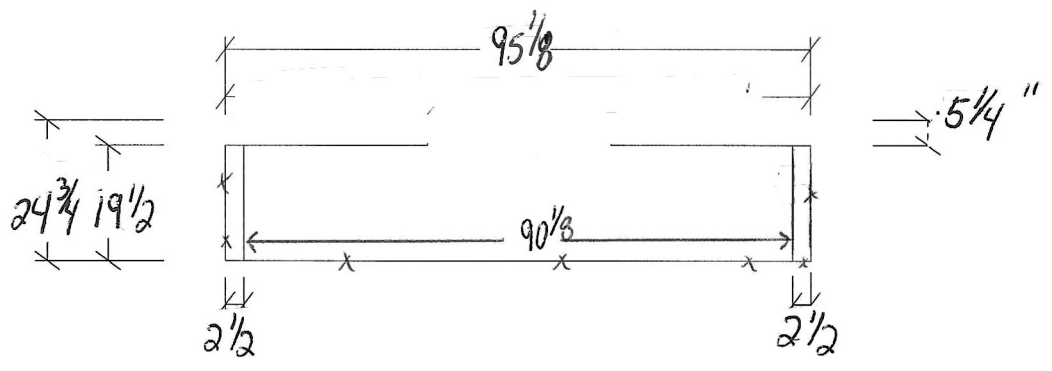

Show Room Top  
 Eased edge 2 1/2" thick  
 Snow white Zodiaq  
 Deck only

Note: This drawing is an artistic interpretation of the general appearance of the design. It is not meant to be an exact rendition.

### COUNTER:

Make: **Dupont**

Material: **Zodiaq**

Color name & #: **Snow white**

Edge: **eased**

Splash: **deck only**

Special notes: **2 1/2" thick special application**