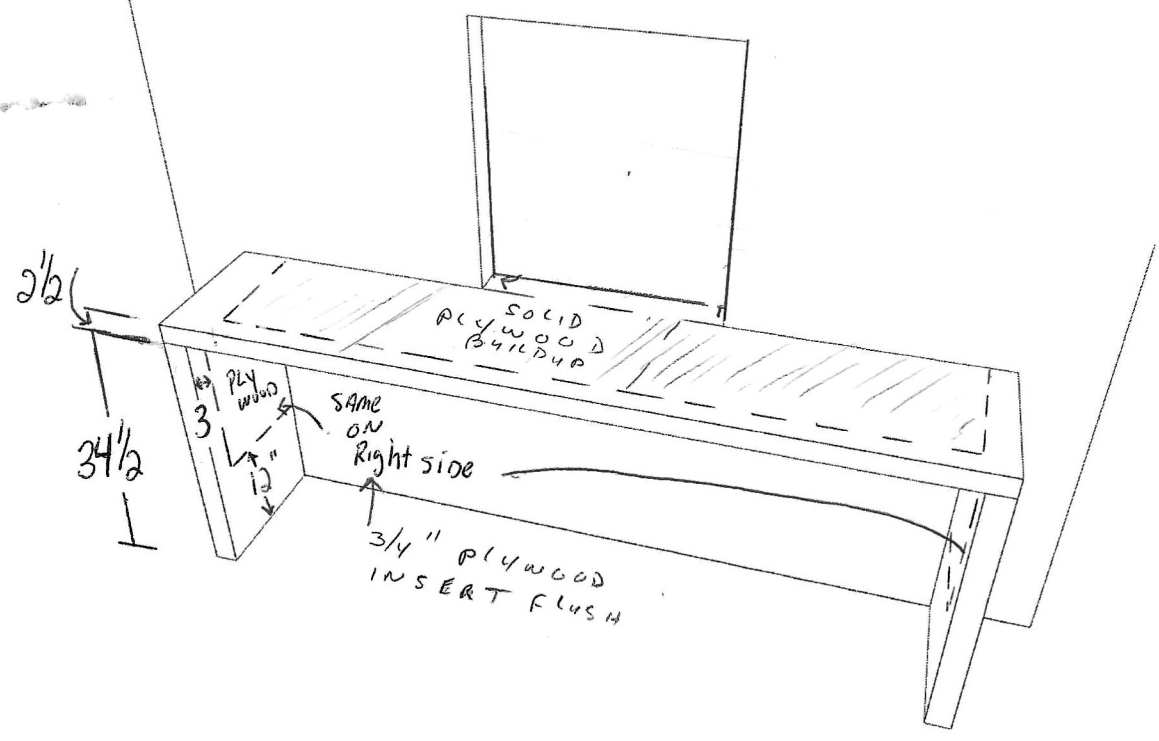

Show Room Top  
 Eased edge 2 1/2" thick  
 Snow white Zodiaq  
 Deck only

Note: This drawing is an artistic interpretation of the general appearance of the design. It is not meant to be an exact rendition.

## Metropolis Sideboard

Formerly known as: Torino

### COUNTER:

Make: **Dupont**

Material: **Zodiaq**

Color name & #: **Snow white**

Edge: **eased**

Splash: **deck only**

Special notes: **2 1/2" thick special application**