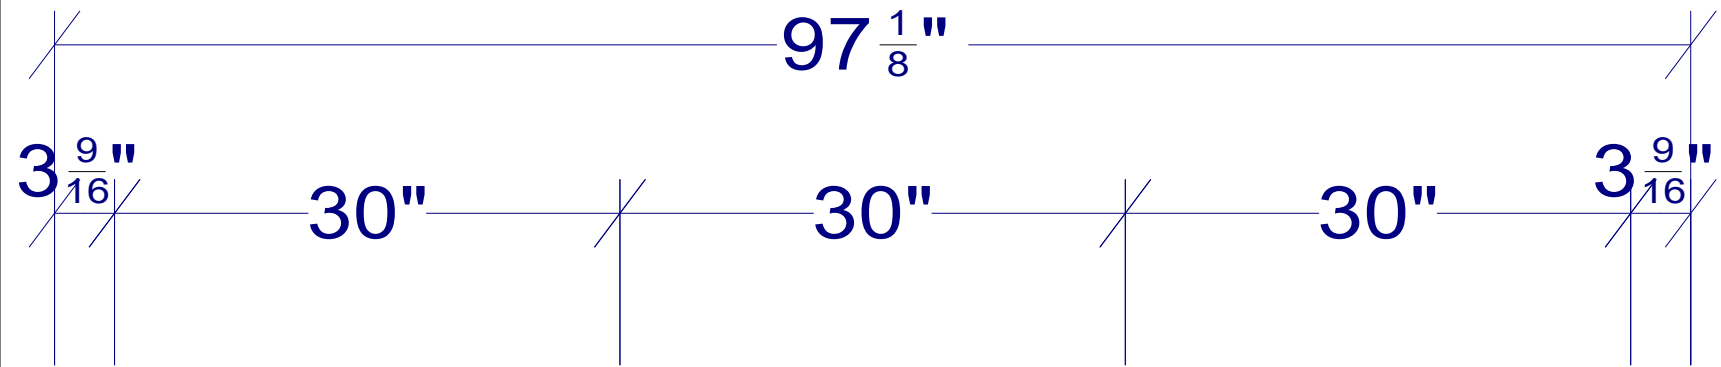

All dimensions _size designations given are subject to verification on job site and adjustment to fit job conditions.

This is an original design and must not be released or copied unless applicable fee has been paid or job order placed.

Designed: 8/2/2016
Printed: 8/2/2016