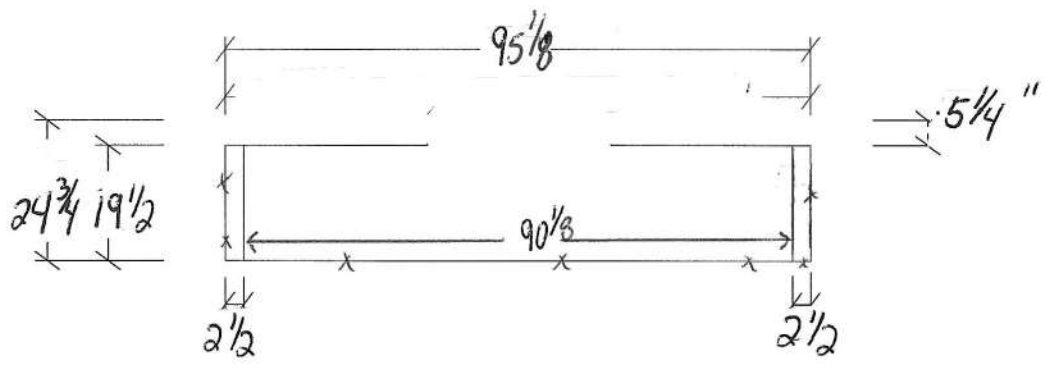

Designed: 8/2/2016
Printed: 8/2/2016

Note: This drawing is an artistic interpretation of the general appearance of the design. It is not meant to be an exact rendition.

Designed: 8/2/2016
Printed: 8/2/2016

Show Room Top
 Eased edge 2 1/2" thick
 Snow White Zodiaq
 Deck only

Note: This drawing is an artistic interpretation of the general appearance of the design. It is not meant to be an exact rendition.

Designed :9/22/2010
 Printed: 10/29/2010