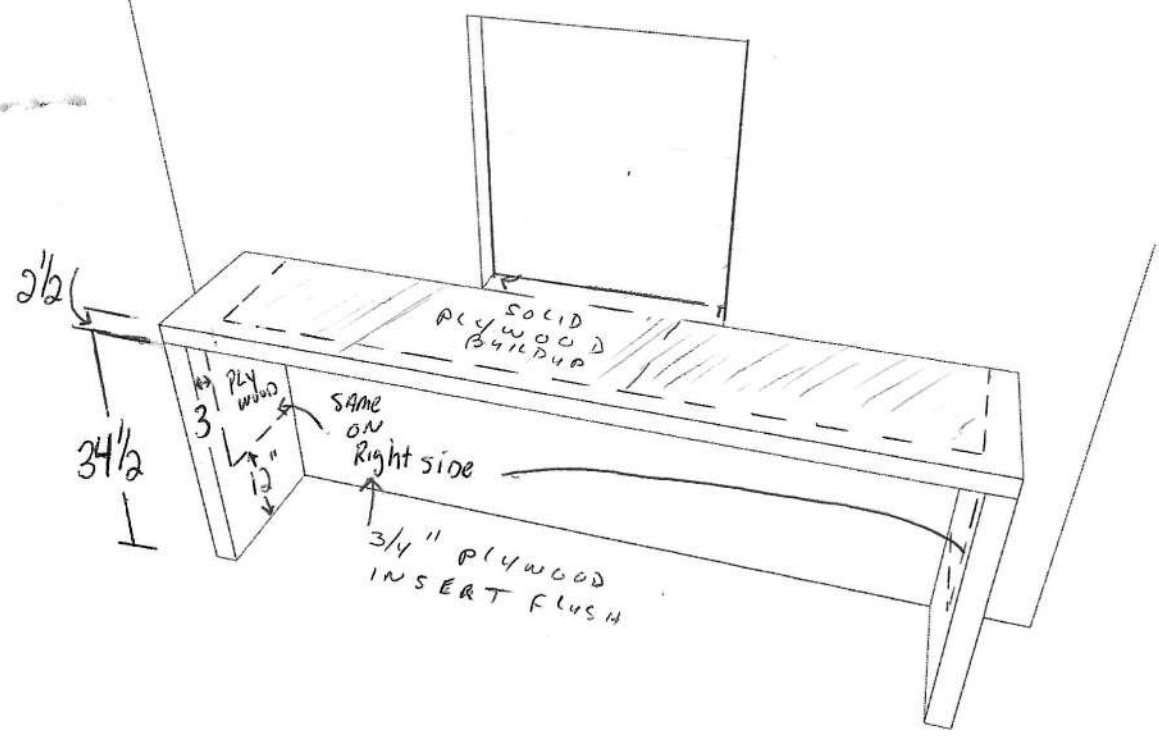

Designed: 8/2/2016
Printed: 8/2/2016

Note: This drawing is an artistic interpretation of the general appearance of the design. It is not meant to be an exact rendition.

Designed: 8/2/2016
Printed: 8/2/2016

Show Room Top
 Eased edge 2 1/2" thick
 Snow White Zodiaq
 Deck only

Note: This drawing is an artistic interpretation of the general appearance of the design. It is not meant to be an exact rendition.

Designed :9/22/2010
 Printed: 10/29/2010